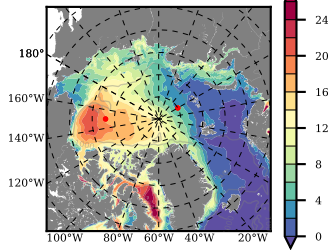

ERA01NEM405 mean FWC (m) over 1994

Mean FWC (m) from BG Obs Sys. (Proshutinsky et al. GRL2018) over year 2003-2017

Mean FWC (m) from Init State

ERA01NEM405 mean SSH anomaly

Mean DOT from Armitage et al. 2017 2003-2014