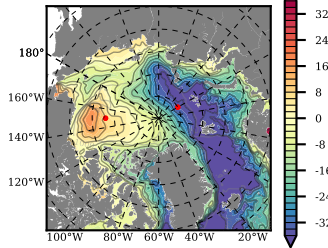

ERA01NEM405 mean FWC (m) over 1994

Mean FWC (m) from BG Obs Sys. (Proshutinsky et al. GRL2018) over year 2003-2017

Mean FWC (m) from Init State

ERA01NEM405 mean SSH anomaly

Mean DOT from Armitage et al. 2017 2003-2014