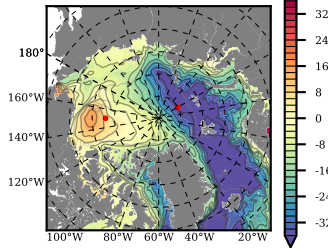

ERA01NEM405 mean FWC (m) over 1995

Mean FWC (m) from BG Obs Sys. (Proshutinsky et al. GRL2018) over year 2003-2017

Mean FWC (m) from Init State

ERA01NEM405 mean SSH anomaly

Mean DOT from Armitage et al. 2017 2003-2014