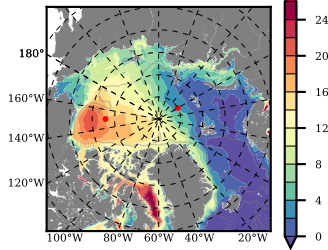

ERA01NEM405 mean FWC (m) over 1995

Mean FWC (m) from BG Obs Sys. (Proshutinsky et al. GRL2018) over year 2003-2017

Mean FWC (m) from Init State

ERA01NEM405 mean SSH anomaly

Mean DOT from Armitage et al. 2017 2003-2014