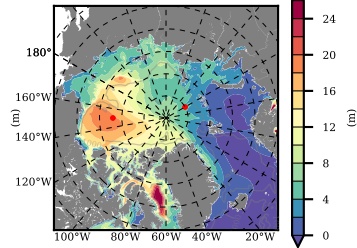

ERA01NEM405 mean FWC (m) over 1996

Mean FWC (m) from BG Obs Sys. (Proshutinsky et al. GRL2018) over year 2003-2017

Mean FWC (m) from Init State

ERA01NEM405 mean SSH anomaly

Mean DOT from Armitage et al. 2017 2003-2014