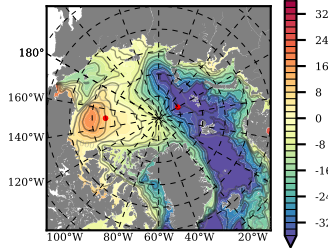

ERA01NEM405 mean FWC (m) over 1996

Mean FWC (m) from BG Obs Sys. (Proshutinsky et al. GRL2018) over year 2003-2017

Mean FWC (m) from Init State

ERA01NEM405 mean SSH anomaly

Mean DOT from Armitage et al. 2017 2003-2014