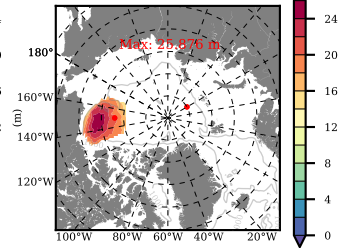

ERA01NEM405 mean FWC (m) over 1996

Mean FWC (m) from BG Obs Sys. (Proshutinsky et al. GRL2018) over year 2003-2017

Mean FWC (m) from Init State

ERA01NEM405 mean SSH anomaly

Mean DOT from Armitage et al. 2017 2003-2014