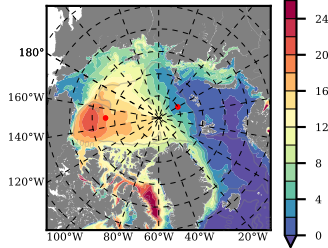

ERA01NEM405 mean FWC (m) over 1996

Mean FWC (m) from BG Obs Sys. (Proshutinsky et al. GRL2018) over year 2003-2017

Mean FWC (m) from Init State

ERA01NEM405 mean SSH anomaly

Mean DOT from Armitage et al. 2017 2003-2014