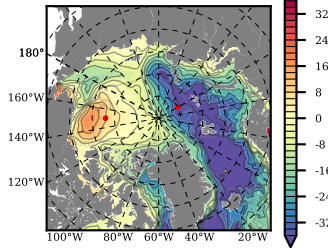

ERA01NEM405 mean FWC (m) over 1997

Mean FWC (m) from BG Obs Sys. (Proshutinsky et al. GRL2018) over year 2003-2017

Mean FWC (m) from Init State

ERA01NEM405 mean SSH anomaly

Mean DOT from Armitage et al. 2017 2003-2014