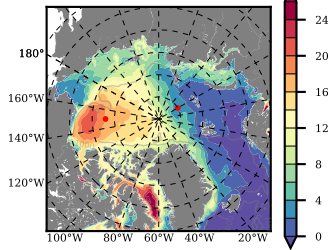

ERA01NEM405 mean FWC (m) over 1997

Mean FWC (m) from BG Obs Sys. (Proshutinsky et al. GRL2018) over year 2003-2017

Mean FWC (m) from Init State

ERA01NEM405 mean SSH anomaly

Mean DOT from Armitage et al. 2017 2003-2014