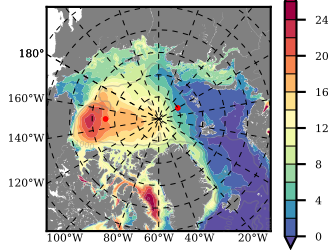

ERA01NEM405 mean FWC (m) over 1998

Mean FWC (m) from BG Obs Sys. (Proshutinsky et al. GRL2018) over year 2003-2017

Mean FWC (m) from Init State

ERA01NEM405 mean SSH anomaly

Mean DOT from Armitage et al. 2017 2003-2014