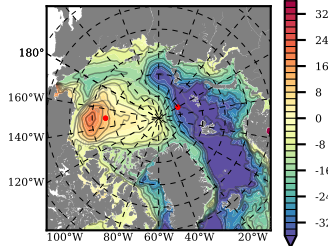

ERA01NEM405 mean FWC (m) over 1998

Mean FWC (m) from BG Obs Sys. (Proshutinsky et al. GRL2018) over year 2003-2017

Mean FWC (m) from Init State

ERA01NEM405 mean SSH anomaly

Mean DOT from Armitage et al. 2017 2003-2014