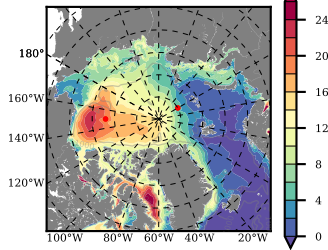

ERA01NEM405 mean FWC (m) over 1999

Mean FWC (m) from BG Obs Sys. (Proshutinsky et al. GRL2018) over year 2003-2017

Mean FWC (m) from Init State

ERA01NEM405 mean SSH anomaly

Mean DOT from Armitage et al. 2017 2003-2014