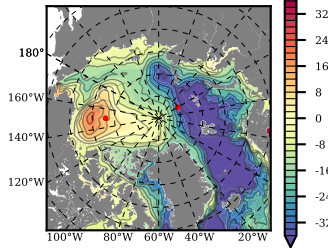

ERA01NEM405 mean FWC (m) over 1999

Mean FWC (m) from BG Obs Sys. (Proshutinsky et al. GRL2018) over year 2003-2017

Mean FWC (m) from Init State

ERA01NEM405 mean SSH anomaly

Mean DOT from Armitage et al. 2017 2003-2014