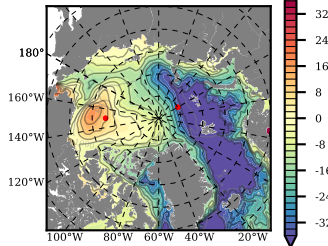

ERA01NEM405 mean FWC (m) over 2000

Mean FWC (m) from BG Obs Sys. (Proshutinsky et al. GRL2018) over year 2003-2017

Mean FWC (m) from Init State

ERA01NEM405 mean SSH anomaly

Mean DOT from Armitage et al. 2017 2003-2014