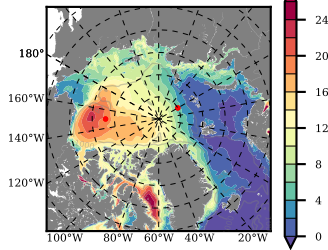

ERA01NEM405 mean FWC (m) over 2000

Mean FWC (m) from BG Obs Sys. (Proshutinsky et al. GRL2018) over year 2003-2017

Mean FWC (m) from Init State

ERA01NEM405 mean SSH anomaly

Mean DOT from Armitage et al. 2017 2003-2014