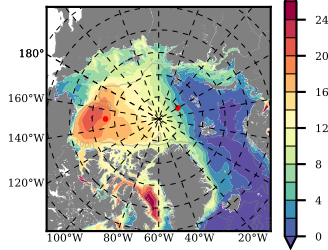

ERA01NEM405 mean FWC (m) over 2001

Mean FWC (m) from BG Obs Sys. (Proshutinsky et al. GRL2018) over year 2003-2017

Mean FWC (m) from Init State

ERA01NEM405 mean SSH anomaly

Mean DOT from Armitage et al. 2017 2003-2014