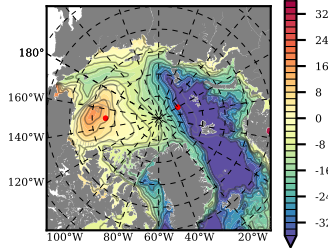

ERA01NEM405 mean FWC (m) over 2001

Mean FWC (m) from BG Obs Sys. (Proshutinsky et al. GRL2018) over year 2003-2017

Mean FWC (m) from Init State

ERA01NEM405 mean SSH anomaly

Mean DOT from Armitage et al. 2017 2003-2014