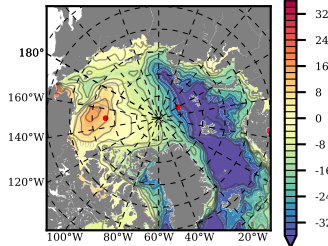

ERA01NEM405 mean FWC (m) over 2002

Mean FWC (m) from BG Obs Sys. (Proshutinsky et al. GRL2018) over year 2003-2017

Mean FWC (m) from Init State

ERA01NEM405 mean SSH anomaly

Mean DOT from Armitage et al. 2017 2003-2014