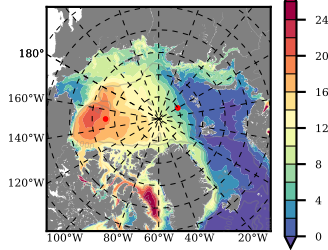

ERA01NEM405 mean FWC (m) over 2002

Mean FWC (m) from BG Obs Sys. (Proshutinsky et al. GRL2018) over year 2003-2017

Mean FWC (m) from Init State

ERA01NEM405 mean SSH anomaly

Mean DOT from Armitage et al. 2017 2003-2014