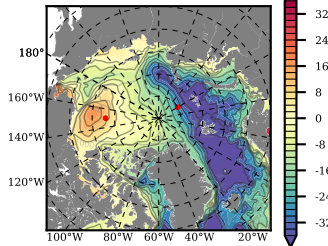

ERA01NEM405 mean FWC (m) over 2003

Mean FWC (m) from BG Obs Sys. (Proshutinsky et al. GRL2018) over year 2003

Mean FWC (m) from Init State

ERA01NEM405 mean SSH anomaly

Mean DOT from Armitage et al. 2017 2003