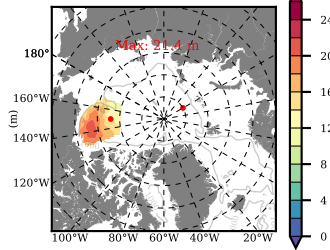

ERA01NEM405 mean FWC (m) over 2003

Mean FWC (m) from BG Obs Sys. (Proshutinsky et al. GRL2018) over year 2003

Mean FWC (m) from Init State

ERA01NEM405 mean SSH anomaly

Mean DOT from Armitage et al. 2017 2003