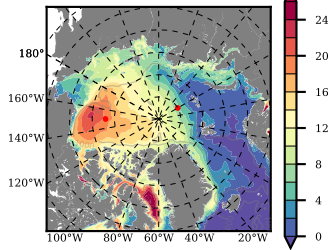

ERA01NEM405 mean FWC (m) over 2003

Mean FWC (m) from BG Obs Sys. (Proshutinsky et al. GRL2018) over year 2003

Mean FWC (m) from Init State

ERA01NEM405 mean SSH anomaly

Mean DOT from Armitage et al. 2017 2003