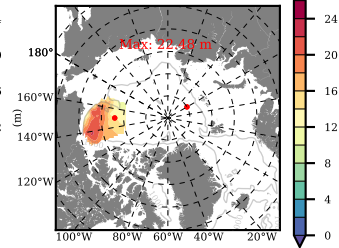

ERA01NEM405 mean FWC (m) over 2004

Mean FWC (m) from BG Obs Sys. (Proshutinsky et al. GRL2018) over year 2004

Mean FWC (m) from Init State

ERA01NEM405 mean SSH anomaly

Mean DOT from Armitage et al. 2017 2004