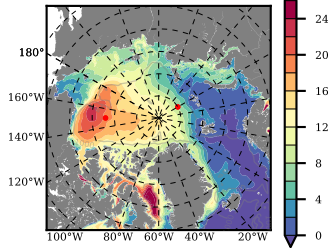

ERA01NEM405 mean FWC (m) over 2004

Mean FWC (m) from BG Obs Sys. (Proshutinsky et al. GRL2018) over year 2004

Mean FWC (m) from Init State

ERA01NEM405 mean SSH anomaly

Mean DOT from Armitage et al. 2017 2004