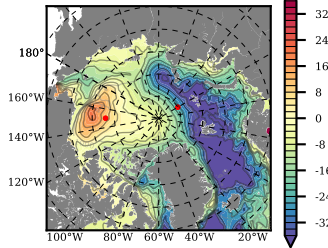

ERA01NEM405 mean FWC (m) over 2004

Mean FWC (m) from BG Obs Sys. (Proshutinsky et al. GRL2018) over year 2004

Mean FWC (m) from Init State

ERA01NEM405 mean SSH anomaly

Mean DOT from Armitage et al. 2017 2004