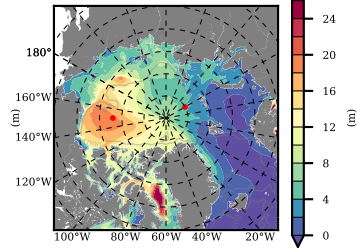

ERA01NEM405 mean FWC (m) over 2004

Mean FWC (m) from BG Obs Sys. (Proshutinsky et al. GRL2018) over year 2004

Mean FWC (m) from Init State

ERA01NEM405 mean SSH anomaly

Mean DOT from Armitage et al. 2017 2004