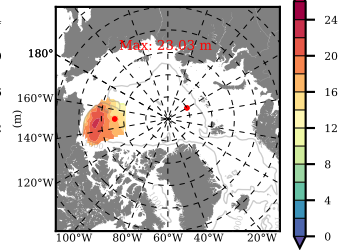

ERA01NEM405 mean FWC (m) over 2005

Mean FWC (m) from BG Obs Sys. (Proshutinsky et al. GRL2018) over year 2005

Mean FWC (m) from Init State

ERA01NEM405 mean SSH anomaly

Mean DOT from Armitage et al. 2017 2005