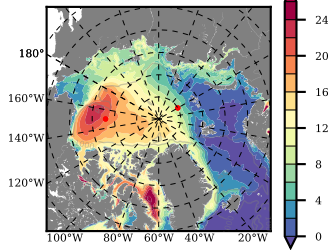

ERA01NEM405 mean FWC (m) over 2005

Mean FWC (m) from BG Obs Sys. (Proshutinsky et al. GRL2018) over year 2005

Mean FWC (m) from Init State

ERA01NEM405 mean SSH anomaly

Mean DOT from Armitage et al. 2017 2005