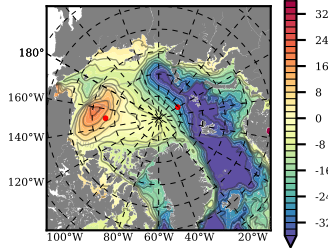

ERA01NEM405 mean FWC (m) over 2005

Mean FWC (m) from BG Obs Sys. (Proshutinsky et al. GRL2018) over year 2005

Mean FWC (m) from Init State

ERA01NEM405 mean SSH anomaly

Mean DOT from Armitage et al. 2017 2005