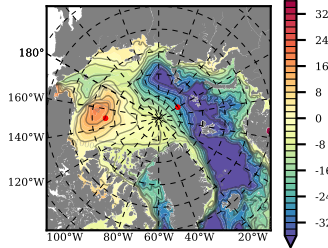

ERA01NEM405 mean FWC (m) over 2006

Mean FWC (m) from BG Obs Sys. (Proshutinsky et al. GRL2018) over year 2006

Mean FWC (m) from Init State

ERA01NEM405 mean SSH anomaly

Mean DOT from Armitage et al. 2017 2006