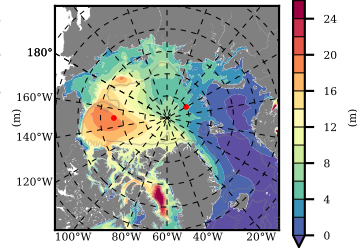

ERA01NEM405 mean FWC (m) over 2006

Mean FWC (m) from BG Obs Sys. (Proshutinsky et al. GRL2018) over year 2006

Mean FWC (m) from Init State

ERA01NEM405 mean SSH anomaly

Mean DOT from Armitage et al. 2017 2006