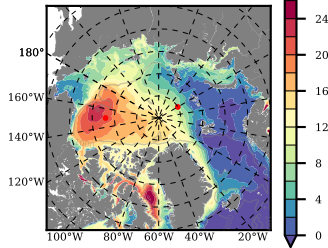

ERA01NEM405 mean FWC (m) over 2006

Mean FWC (m) from BG Obs Sys. (Proshutinsky et al. GRL2018) over year 2006

Mean FWC (m) from Init State

ERA01NEM405 mean SSH anomaly

Mean DOT from Armitage et al. 2017 2006