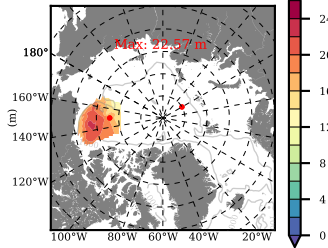

ERA01NEM405 mean FWC (m) over 2006

Mean FWC (m) from BG Obs Sys. (Proshutinsky et al. GRL2018) over year 2006

Mean FWC (m) from Init State

ERA01NEM405 mean SSH anomaly

Mean DOT from Armitage et al. 2017 2006