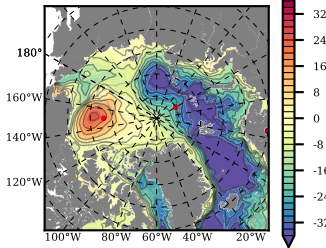

ERA01NEM405 mean FWC (m) over 2007

Mean FWC (m) from BG Obs Sys. (Proshutinsky et al. GRL2018) over year 2007

Mean FWC (m) from Init State

ERA01NEM405 mean SSH anomaly

Mean DOT from Armitage et al. 2017 2007