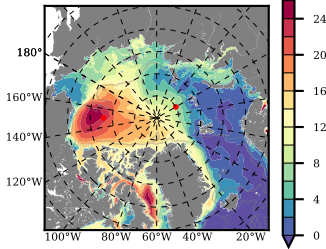

ERA01NEM405 mean FWC (m) over 2007

Mean FWC (m) from BG Obs Sys. (Proshutinsky et al. GRL2018) over year 2007

Mean FWC (m) from Init State

ERA01NEM405 mean SSH anomaly

Mean DOT from Armitage et al. 2017 2007