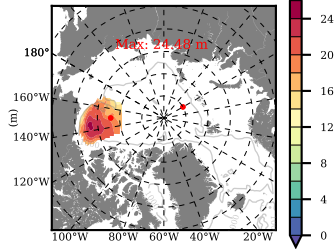

ERA01NEM405 mean FWC (m) over 2007

Mean FWC (m) from BG Obs Sys. (Proshutinsky et al. GRL2018) over year 2007

Mean FWC (m) from Init State

ERA01NEM405 mean SSH anomaly

Mean DOT from Armitage et al. 2017 2007