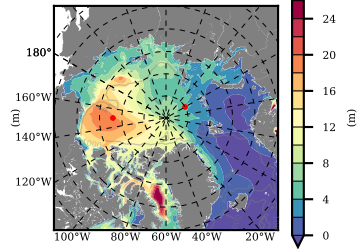

ERA01NEM405 mean FWC (m) over 2007

Mean FWC (m) from BG Obs Sys. (Proshutinsky et al. GRL2018) over year 2007

Mean FWC (m) from Init State

ERA01NEM405 mean SSH anomaly

Mean DOT from Armitage et al. 2017 2007