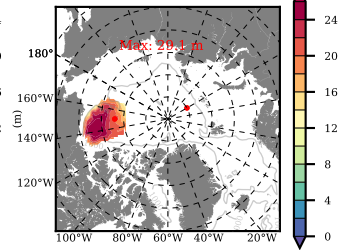

ERA01NEM405 mean FWC (m) over 2008

Mean FWC (m) from BG Obs Sys. (Proshutinsky et al. GRL2018) over year 2008

Mean FWC (m) from Init State

ERA01NEM405 mean SSH anomaly

Mean DOT from Armitage et al. 2017 2008