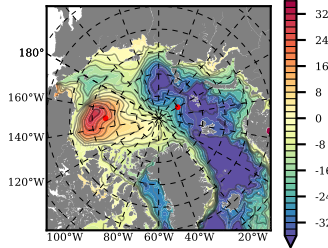

ERA01NEM405 mean FWC (m) over 2008

Mean FWC (m) from BG Obs Sys. (Proshutinsky et al. GRL2018) over year 2008

Mean FWC (m) from Init State

ERA01NEM405 mean SSH anomaly

Mean DOT from Armitage et al. 2017 2008