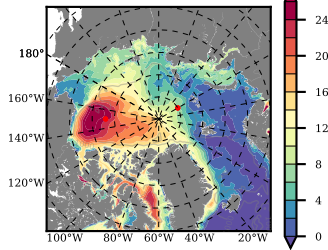

ERA01NEM405 mean FWC (m) over 2008

Mean FWC (m) from BG Obs Sys. (Proshutinsky et al. GRL2018) over year 2008

Mean FWC (m) from Init State

ERA01NEM405 mean SSH anomaly

Mean DOT from Armitage et al. 2017 2008