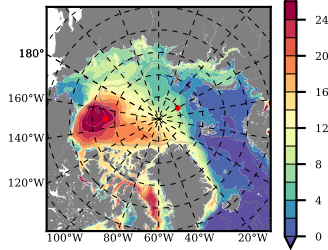

ERA01NEM405 mean FWC (m) over 2009

Mean FWC (m) from BG Obs Sys. (Proshutinsky et al. GRL2018) over year 2009

Mean FWC (m) from Init State

ERA01NEM405 mean SSH anomaly

Mean DOT from Armitage et al. 2017 2009