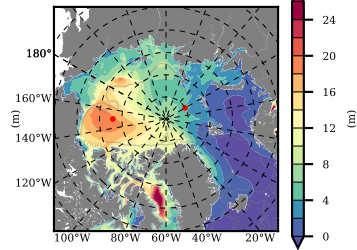

ERA01NEM405 mean FWC (m) over 2009

Mean FWC (m) from BG Obs Sys. (Proshutinsky et al. GRL2018) over year 2009

Mean FWC (m) from Init State

ERA01NEM405 mean SSH anomaly

Mean DOT from Armitage et al. 2017 2009