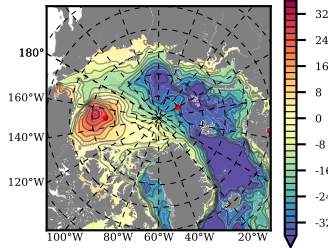

ERA01NEM405 mean FWC (m) over 2009

Mean FWC (m) from BG Obs Sys. (Proshutinsky et al. GRL2018) over year 2009

Mean FWC (m) from Init State

ERA01NEM405 mean SSH anomaly

Mean DOT from Armitage et al. 2017 2009