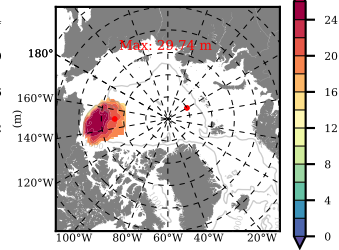

ERA01NEM405 mean FWC (m) over 2009

Mean FWC (m) from BG Obs Sys. (Proshutinsky et al. GRL2018) over year 2009

Mean FWC (m) from Init State

ERA01NEM405 mean SSH anomaly

Mean DOT from Armitage et al. 2017 2009