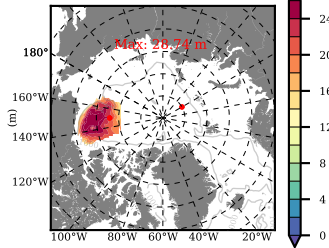

ERA01NEM405 mean FWC (m) over 2010

Mean FWC (m) from BG Obs Sys. (Proshutinsky et al. GRL2018) over year 2010

Mean FWC (m) from Init State

ERA01NEM405 mean SSH anomaly

Mean DOT from Armitage et al. 2017 2010