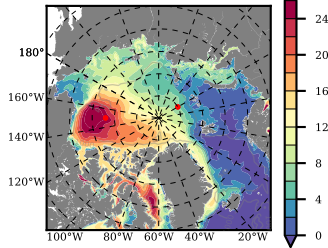

ERA01NEM405 mean FWC (m) over 2010

Mean FWC (m) from BG Obs Sys. (Proshutinsky et al. GRL2018) over year 2010

Mean FWC (m) from Init State

ERA01NEM405 mean SSH anomaly

Mean DOT from Armitage et al. 2017 2010