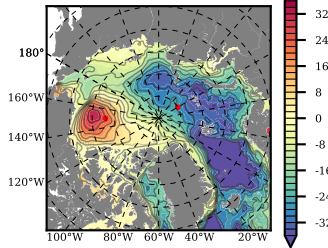

ERA01NEM405 mean FWC (m) over 2010

Mean FWC (m) from BG Obs Sys. (Proshutinsky et al. GRL2018) over year 2010

Mean FWC (m) from Init State

ERA01NEM405 mean SSH anomaly

Mean DOT from Armitage et al. 2017 2010