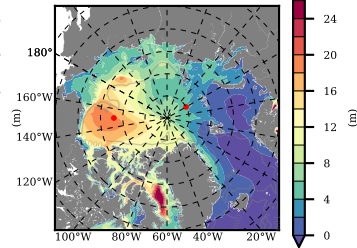

ERA01NEM405 mean FWC (m) over 2010

Mean FWC (m) from BG Obs Sys. (Proshutinsky et al. GRL2018) over year 2010

Mean FWC (m) from Init State

ERA01NEM405 mean SSH anomaly

Mean DOT from Armitage et al. 2017 2010