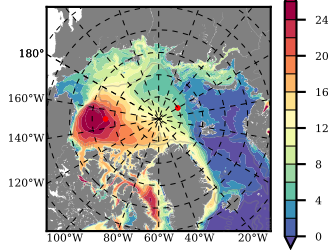

ERA01NEM405 mean FWC (m) over 2011

Mean FWC (m) from BG Obs Sys. (Proshutinsky et al. GRL2018) over year 2011

Mean FWC (m) from Init State

ERA01NEM405 mean SSH anomaly

Mean DOT from Armitage et al. 2017 2011