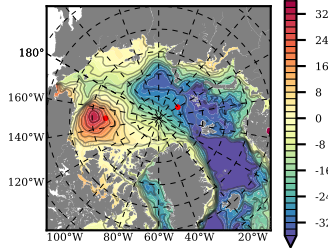

ERA01NEM405 mean FWC (m) over 2011

Mean FWC (m) from BG Obs Sys. (Proshutinsky et al. GRL2018) over year 2011

Mean FWC (m) from Init State

ERA01NEM405 mean SSH anomaly

Mean DOT from Armitage et al. 2017 2011