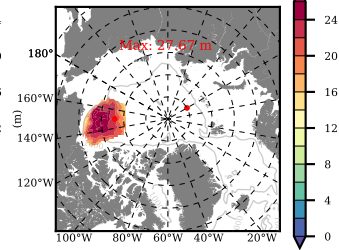

ERA01NEM405 mean FWC (m) over 2011

Mean FWC (m) from BG Obs Sys. (Proshutinsky et al. GRL2018) over year 2011

Mean FWC (m) from Init State

ERA01NEM405 mean SSH anomaly

Mean DOT from Armitage et al. 2017 2011