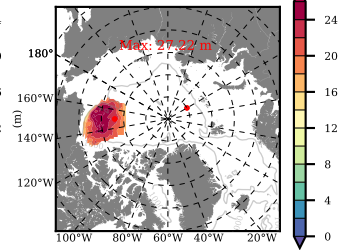

ERA01NEM405 mean FWC (m) over 2012

Mean FWC (m) from BG Obs Sys. (Proshutinsky et al. GRL2018) over year 2012

Mean FWC (m) from Init State

ERA01NEM405 mean SSH anomaly

Mean DOT from Armitage et al. 2017 2012