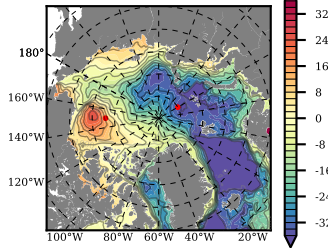

ERA01NEM405 mean FWC (m) over 2012

Mean FWC (m) from BG Obs Sys. (Proshutinsky et al. GRL2018) over year 2012

Mean FWC (m) from Init State

ERA01NEM405 mean SSH anomaly

Mean DOT from Armitage et al. 2017 2012