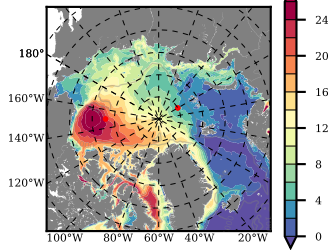

ERA01NEM405 mean FWC (m) over 2012

Mean FWC (m) from BG Obs Sys. (Proshutinsky et al. GRL2018) over year 2012

Mean FWC (m) from Init State

ERA01NEM405 mean SSH anomaly

Mean DOT from Armitage et al. 2017 2012