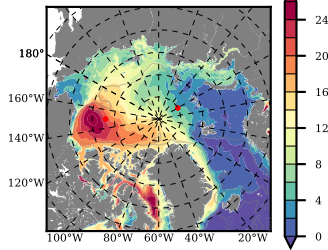

ERA01NEM405 mean FWC (m) over 2013

Mean FWC (m) from BG Obs Sys. (Proshutinsky et al. GRL2018) over year 2013

Mean FWC (m) from Init State

ERA01NEM405 mean SSH anomaly

Mean DOT from Armitage et al. 2017 2013