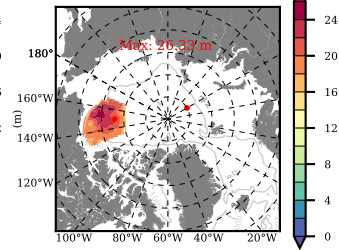

ERA01NEM405 mean FWC (m) over 2013

Mean FWC (m) from BG Obs Sys. (Proshutinsky et al. GRL2018) over year 2013

Mean FWC (m) from Init State

ERA01NEM405 mean SSH anomaly

Mean DOT from Armitage et al. 2017 2013