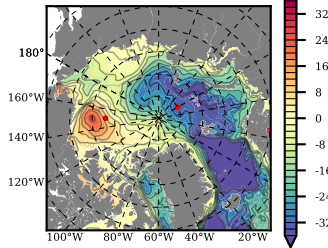

ERA01NEM405 mean FWC (m) over 2013

Mean FWC (m) from BG Obs Sys. (Proshutinsky et al. GRL2018) over year 2013

Mean FWC (m) from Init State

ERA01NEM405 mean SSH anomaly

Mean DOT from Armitage et al. 2017 2013