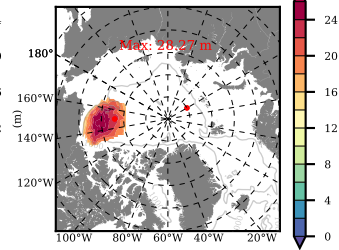

ERA01NEM405 mean FWC (m) over 2014

Mean FWC (m) from BG Obs Sys. (Proshutinsky et al. GRL2018) over year 2014

Mean FWC (m) from Init State

ERA01NEM405 mean SSH anomaly

Mean DOT from Armitage et al. 2014