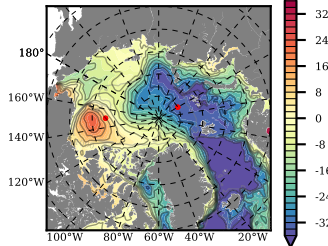

ERA01NEM405 mean FWC (m) over 2014

Mean FWC (m) from BG Obs Sys. (Proshutinsky et al. GRL2018) over year 2014

Mean FWC (m) from Init State

ERA01NEM405 mean SSH anomaly

Mean DOT from Armitage et al. 2014