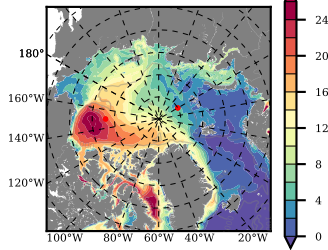

ERA01NEM405 mean FWC (m) over 2014

Mean FWC (m) from BG Obs Sys. (Proshutinsky et al. GRL2018) over year 2014

Mean FWC (m) from Init State

ERA01NEM405 mean SSH anomaly

Mean DOT from Armitage et al. 2014