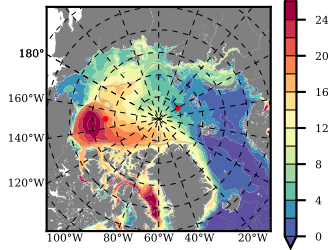

ERA01NEM405 mean FWC (m) over 2015

Mean FWC (m) from BG Obs Sys. (Proshutinsky et al. GRL2018) over year 2015

Mean FWC (m) from Init State

ERA01NEM405 mean SSH anomaly

Mean DOT from Armitage et al. 2017 2003-2014