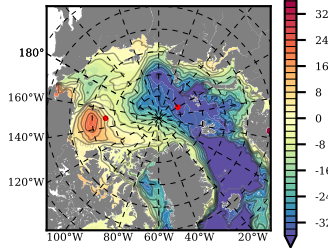

ERA01NEM405 mean FWC (m) over 2015

Mean FWC (m) from BG Obs Sys. (Proshutinsky et al. GRL2018) over year 2015

Mean FWC (m) from Init State

ERA01NEM405 mean SSH anomaly

Mean DOT from Armitage et al. 2017 2003-2014