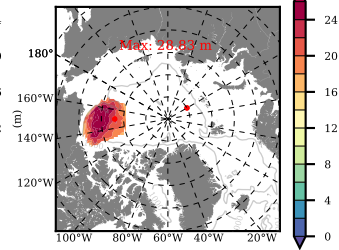

ERA01NEM405 mean FWC (m) over 2015

Mean FWC (m) from BG Obs Sys. (Proshutinsky et al. GRL2018) over year 2015

Mean FWC (m) from Init State

ERA01NEM405 mean SSH anomaly

Mean DOT from Armitage et al. 2017 2003-2014