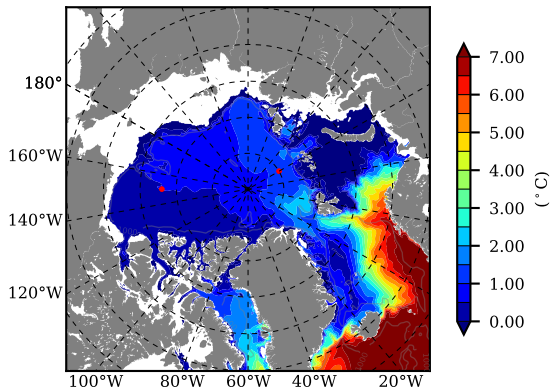

ERA01NEM405ALB AW Max Temp over 1979

AW Max Temp from PHC 3.0

ERA01NEM405ALB AW Max Temp depth

AW Max Temp depth from PHC 3.0