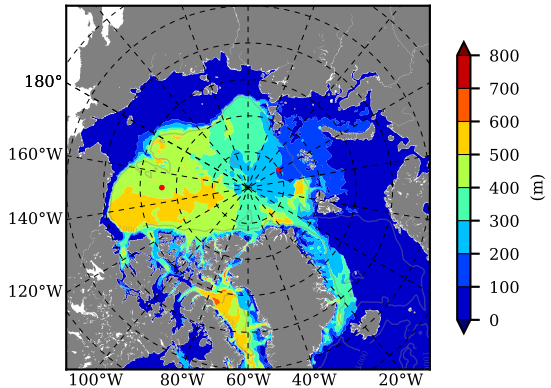

ERA01NEM405ALB AW Max Temp over 1979

AW Max Temp from PHC 3.0

ERA01NEM405ALB AW Max Temp depth

AW Max Temp depth from PHC 3.0