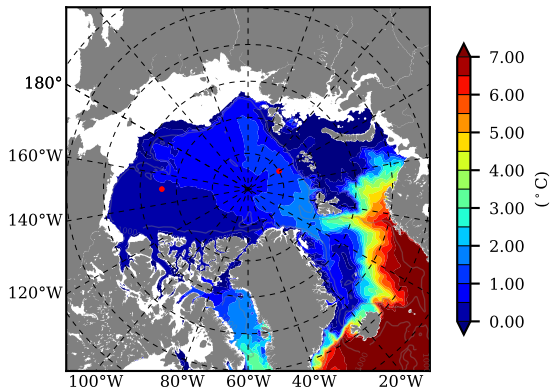

ERA01NEM405ALB AW Max Temp over 1980

AW Max Temp from PHC 3.0

ERA01NEM405ALB AW Max Temp depth

AW Max Temp depth from PHC 3.0