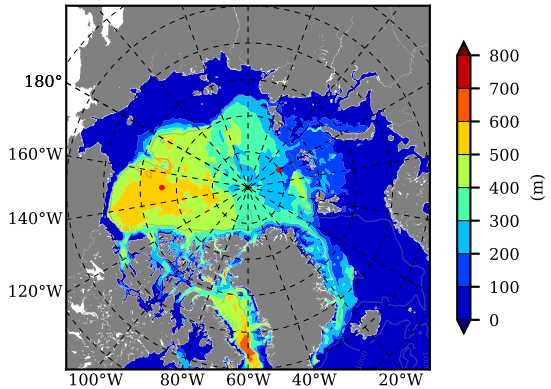

ERA01NEM405ALB AW Max Temp over 1980

AW Max Temp from PHC 3.0

ERA01NEM405ALB AW Max Temp depth

AW Max Temp depth from PHC 3.0