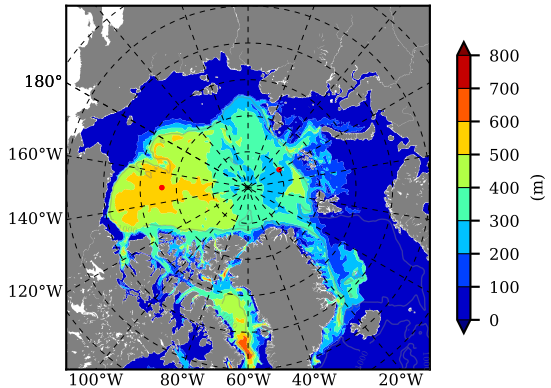

ERA01NEM405ALB AW Max Temp over 1981

AW Max Temp from PHC 3.0

ERA01NEM405ALB AW Max Temp depth

AW Max Temp depth from PHC 3.0