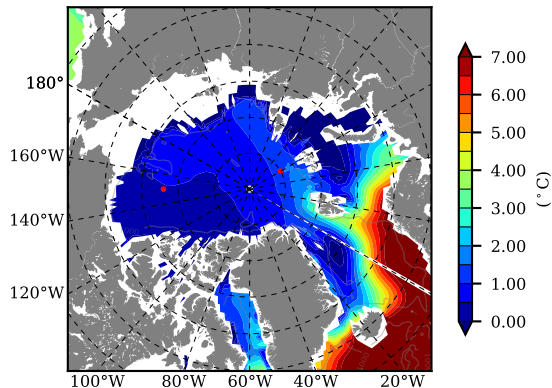

ERA01NEM405ALB AW Max Temp over 1981

AW Max Temp from PHC 3.0

ERA01NEM405ALB AW Max Temp depth

AW Max Temp depth from PHC 3.0