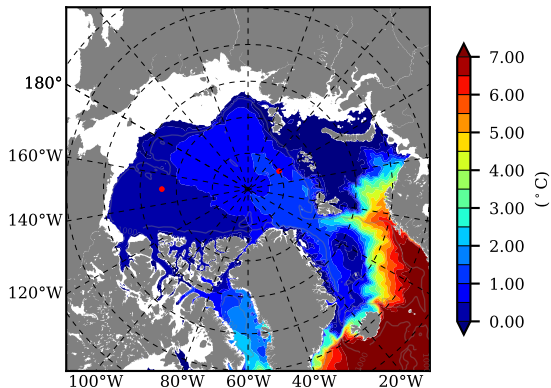

ERA01NEM405ALB AW Max Temp over 1981

AW Max Temp from PHC 3.0

ERA01NEM405ALB AW Max Temp depth

AW Max Temp depth from PHC 3.0