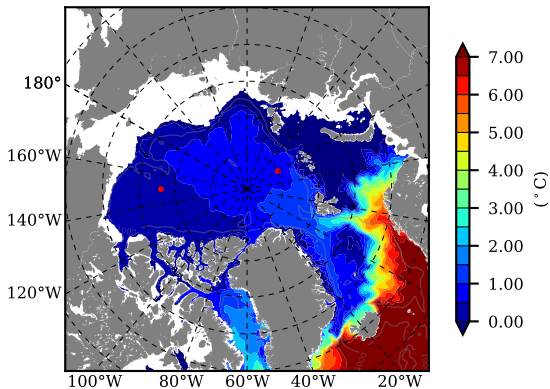

ERA01NEM405ALB AW Max Temp over 1982

AW Max Temp from PHC 3.0

ERA01NEM405ALB AW Max Temp depth

AW Max Temp depth from PHC 3.0