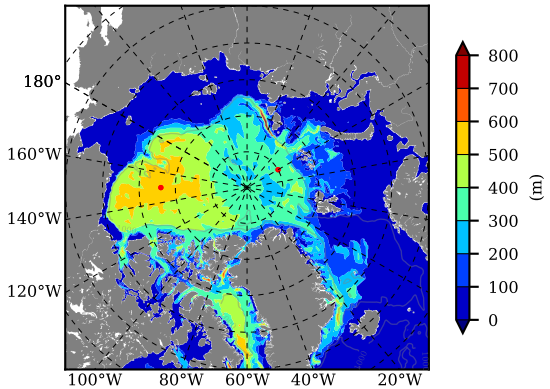

ERA01NEM405ALB AW Max Temp over 1982

AW Max Temp from PHC 3.0

ERA01NEM405ALB AW Max Temp depth

AW Max Temp depth from PHC 3.0