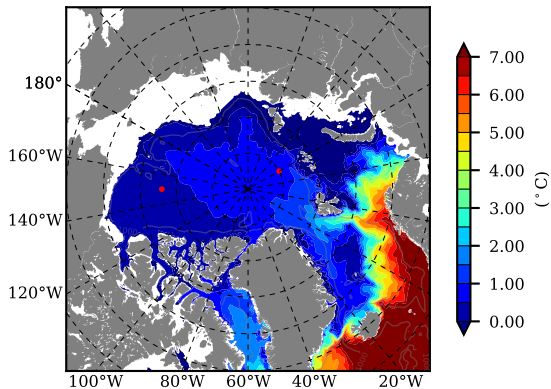

ERA01NEM405ALB AW Max Temp over 1983

AW Max Temp from PHC 3.0

ERA01NEM405ALB AW Max Temp depth

AW Max Temp depth from PHC 3.0