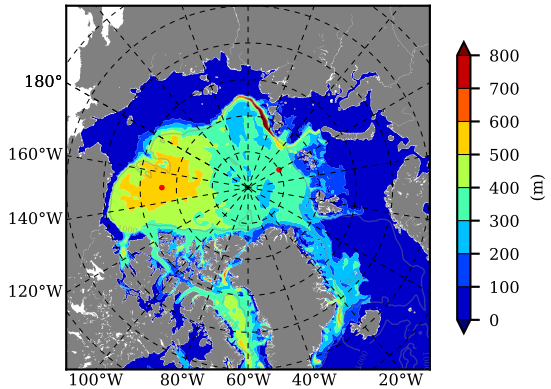

ERA01NEM405ALB AW Max Temp over 1983

AW Max Temp from PHC 3.0

ERA01NEM405ALB AW Max Temp depth

AW Max Temp depth from PHC 3.0