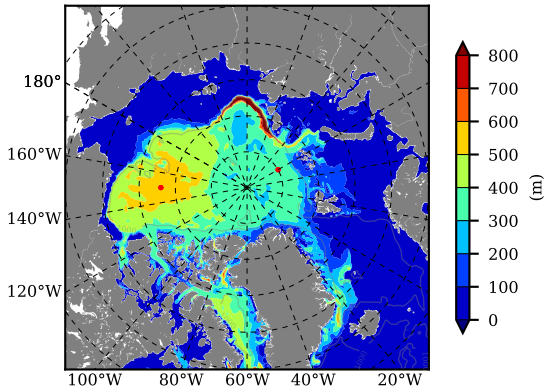

ERA01NEM405ALB AW Max Temp over 1984

AW Max Temp from PHC 3.0

ERA01NEM405ALB AW Max Temp depth

AW Max Temp depth from PHC 3.0