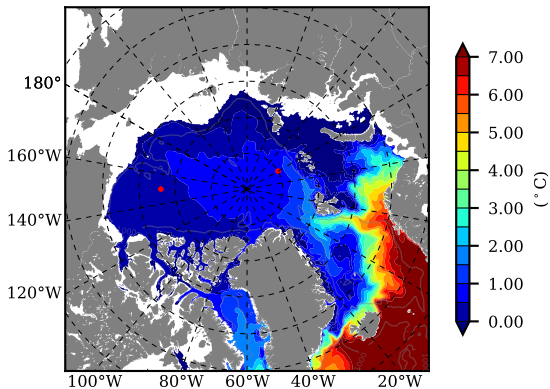

ERA01NEM405ALB AW Max Temp over 1984

AW Max Temp from PHC 3.0

ERA01NEM405ALB AW Max Temp depth

AW Max Temp depth from PHC 3.0