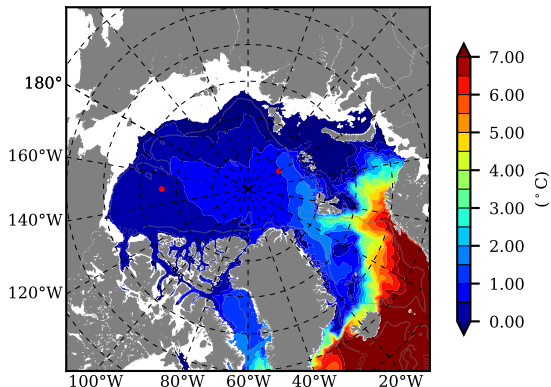

ERA01NEM405ALB AW Max Temp over 1985

AW Max Temp from PHC 3.0

ERA01NEM405ALB AW Max Temp depth

AW Max Temp depth from PHC 3.0