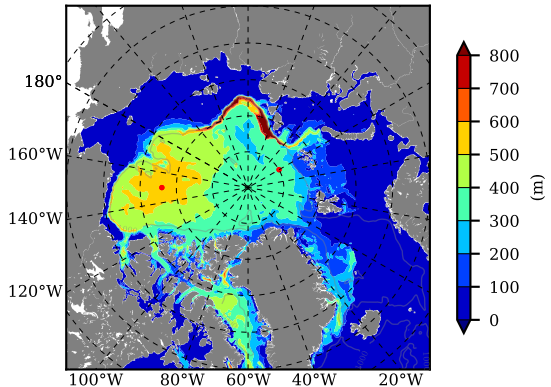

ERA01NEM405ALB AW Max Temp over 1985

AW Max Temp from PHC 3.0

ERA01NEM405ALB AW Max Temp depth

AW Max Temp depth from PHC 3.0