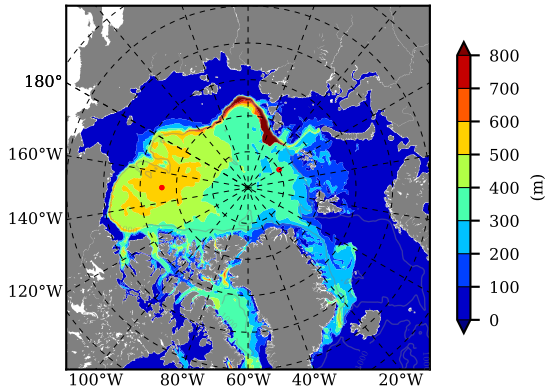

ERA01NEM405ALB AW Max Temp over 1986

AW Max Temp from PHC 3.0

ERA01NEM405ALB AW Max Temp depth

AW Max Temp depth from PHC 3.0