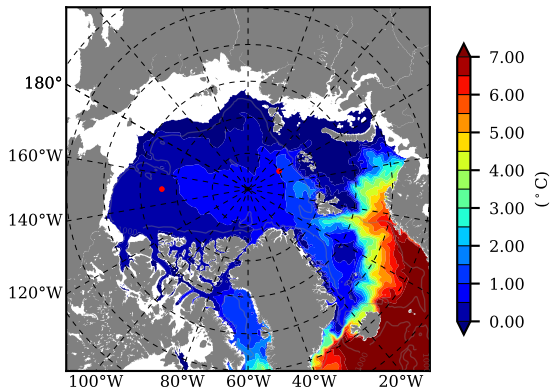

ERA01NEM405ALB AW Max Temp over 1986

AW Max Temp from PHC 3.0

ERA01NEM405ALB AW Max Temp depth

AW Max Temp depth from PHC 3.0