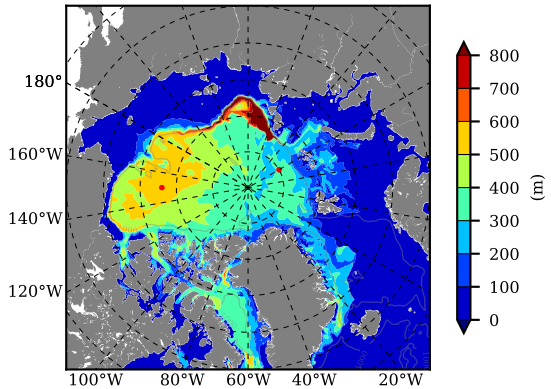

ERA01NEM405ALB AW Max Temp over 1987

AW Max Temp from PHC 3.0

ERA01NEM405ALB AW Max Temp depth

AW Max Temp depth from PHC 3.0