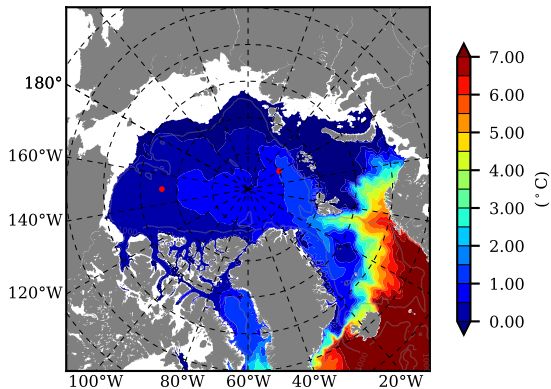

ERA01NEM405ALB AW Max Temp over 1987

AW Max Temp from PHC 3.0

ERA01NEM405ALB AW Max Temp depth

AW Max Temp depth from PHC 3.0