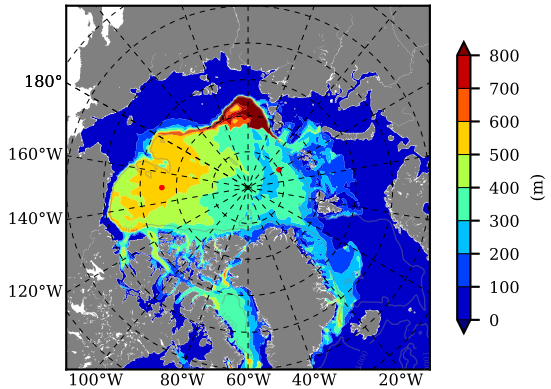

ERA01NEM405ALB AW Max Temp over 1988

AW Max Temp from PHC 3.0

ERA01NEM405ALB AW Max Temp depth

AW Max Temp depth from PHC 3.0