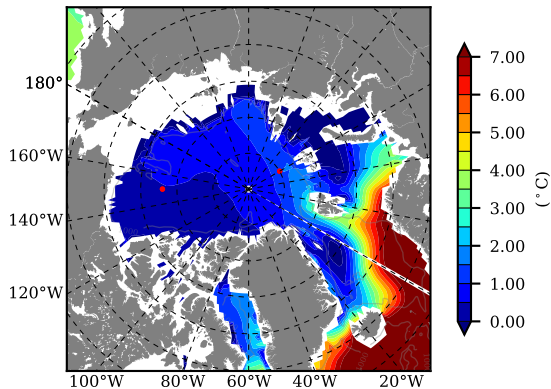

ERA01NEM405ALB AW Max Temp over 1988

AW Max Temp from PHC 3.0

ERA01NEM405ALB AW Max Temp depth

AW Max Temp depth from PHC 3.0