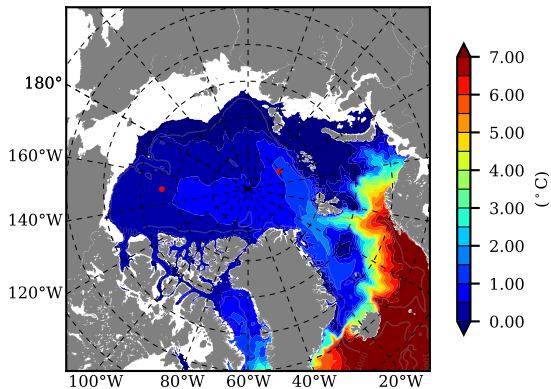

ERA01NEM405ALB AW Max Temp over 1988

AW Max Temp from PHC 3.0

ERA01NEM405ALB AW Max Temp depth

AW Max Temp depth from PHC 3.0