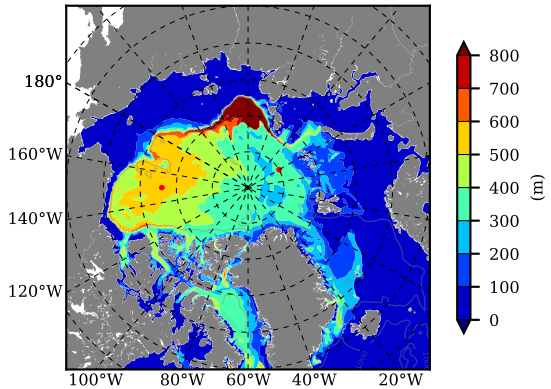

ERA01NEM405ALB AW Max Temp over 1989

AW Max Temp from PHC 3.0

ERA01NEM405ALB AW Max Temp depth

AW Max Temp depth from PHC 3.0