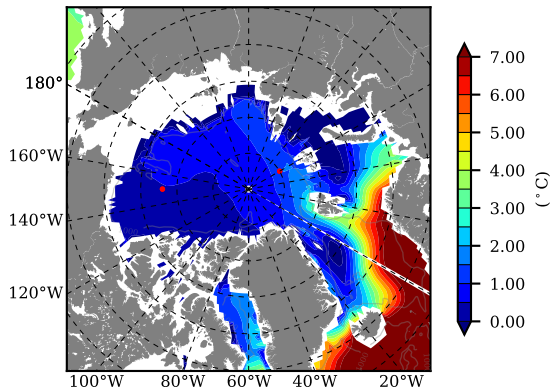

ERA01NEM405ALB AW Max Temp over 1989

AW Max Temp from PHC 3.0

ERA01NEM405ALB AW Max Temp depth

AW Max Temp depth from PHC 3.0