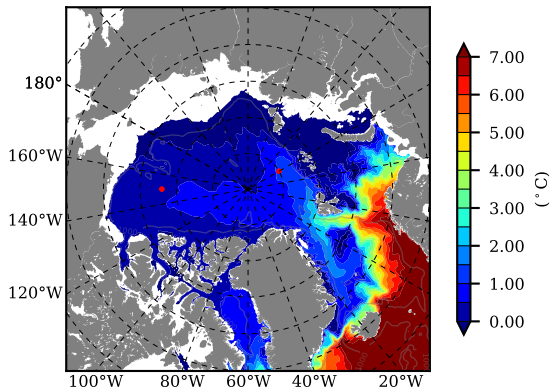

ERA01NEM405ALB AW Max Temp over 1989

AW Max Temp from PHC 3.0

ERA01NEM405ALB AW Max Temp depth

AW Max Temp depth from PHC 3.0