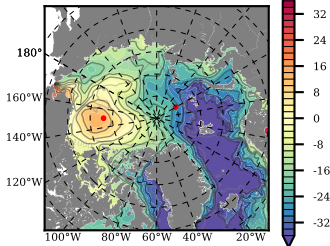

ERA01NEM405ALB mean FWC (m) over 1979

Mean FWC (m) from BG Obs Sys. (Proshutinsky et al. GRL2018) over year 2003-2017

Mean FWC (m) from Init State

ERA01NEM405ALB mean SSH anomaly

Mean DOT from Armitage et al. 2017 2003-2014