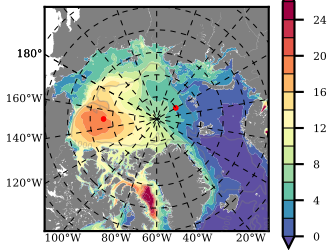

ERA01NEM405ALB mean FWC (m) over 1979

Mean FWC (m) from BG Obs Sys. (Proshutinsky et al. GRL2018) over year 2003-2017

Mean FWC (m) from Init State

ERA01NEM405ALB mean SSH anomaly

Mean DOT from Armitage et al. 2017 2003-2014