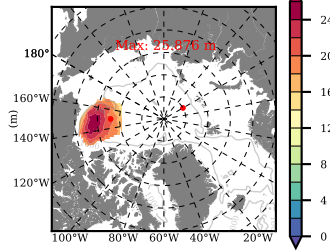

ERA01NEM405ALB mean FWC (m) over 1979

Mean FWC (m) from BG Obs Sys. (Proshutinsky et al. GRL2018) over year 2003-2017

Mean FWC (m) from Init State

ERA01NEM405ALB mean SSH anomaly

Mean DOT from Armitage et al. 2017 2003-2014