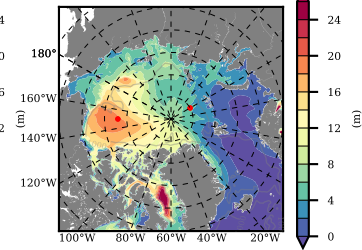

ERA01NEM405ALB mean FWC (m) over 1979

Mean FWC (m) from BG Obs Sys. (Proshutinsky et al. GRL2018) over year 2003-2017

Mean FWC (m) from Init State

ERA01NEM405ALB mean SSH anomaly

Mean DOT from Armitage et al. 2017 2003-2014