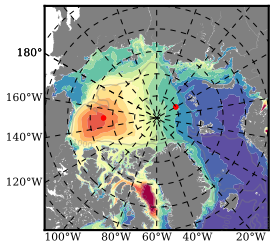

ERA01NEM405ALB mean FWC (m) over 1980

Mean FWC (m) from BG Obs Sys. (Proshutinsky et al. GRL2018) over year 2003-2017

Mean FWC (m) from Init State

ERA01NEM405ALB mean SSH anomaly

Mean DOT from Armitage et al. 2017 2003-2014