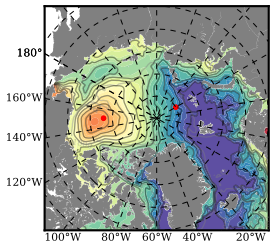

ERA01NEM405ALB mean FWC (m) over 1980

Mean FWC (m) from BG Obs Sys. (Proshutinsky et al. GRL2018) over year 2003-2017

Mean FWC (m) from Init State

ERA01NEM405ALB mean SSH anomaly

Mean DOT from Armitage et al. 2017 2003-2014