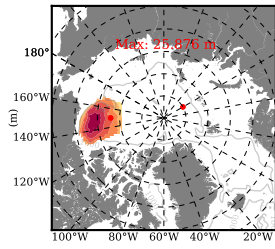

ERA01NEM405ALB mean FWC (m) over 1980

Mean FWC (m) from BG Obs Sys. (Proshutinsky et al. GRL2018) over year 2003-2017

Mean FWC (m) from Init State

ERA01NEM405ALB mean SSH anomaly

Mean DOT from Armitage et al. 2017 2003-2014