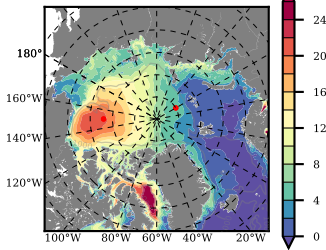

ERA01NEM405ALB mean FWC (m) over 1981

Mean FWC (m) from BG Obs Sys. (Proshutinsky et al. GRL2018) over year 2003-2017

Mean FWC (m) from Init State

ERA01NEM405ALB mean SSH anomaly

Mean DOT from Armitage et al. 2017 2003-2014