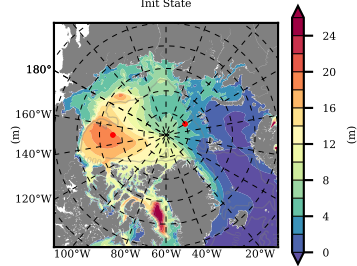

ERA01NEM405ALB mean FWC (m) over 1981

Mean FWC (m) from BG Obs Sys. (Proshutinsky et al. GRL2018) over year 2003-2017

Mean FWC (m) from Init State

ERA01NEM405ALB mean SSH anomaly

Mean DOT from Armitage et al. 2017 2003-2014