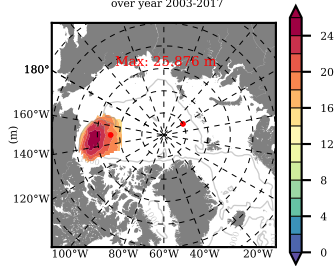

ERA01NEM405ALB mean FWC (m) over 1981

Mean FWC (m) from BG Obs Sys. (Proshutinsky et al. GRL2018) over year 2003-2017

Mean FWC (m) from Init State

ERA01NEM405ALB mean SSH anomaly

Mean DOT from Armitage et al. 2017 2003-2014