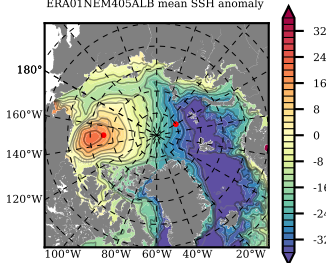

ERA01NEM405ALB mean FWC (m) over 1981

Mean FWC (m) from BG Obs Sys. (Proshutinsky et al. GRL2018) over year 2003-2017

Mean FWC (m) from Init State

ERA01NEM405ALB mean SSH anomaly

Mean DOT from Armitage et al. 2017 2003-2014