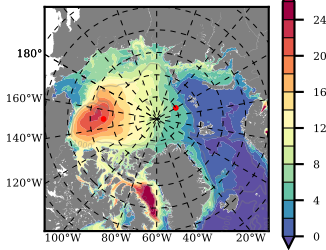

ERA01NEM405ALB mean FWC (m) over 1982

Mean FWC (m) from BG Obs Sys. (Proshutinsky et al. GRL2018) over year 2003-2017

Mean FWC (m) from Init State

ERA01NEM405ALB mean SSH anomaly

Mean DOT from Armitage et al. 2017 2003-2014