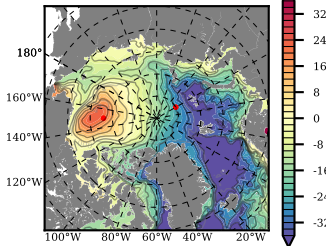

ERA01NEM405ALB mean FWC (m) over 1982

Mean FWC (m) from BG Obs Sys. (Proshutinsky et al. GRL2018) over year 2003-2017

Mean FWC (m) from Init State

ERA01NEM405ALB mean SSH anomaly

Mean DOT from Armitage et al. 2017 2003-2014