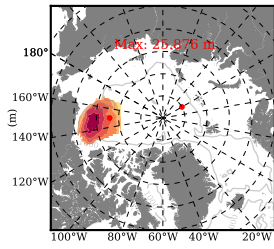

ERA01NEM405ALB mean FWC (m) over 1983

Mean FWC (m) from BG Obs Sys. (Proshutinsky et al. GRL2018) over year 2003-2017

Mean FWC (m) from Init State

ERA01NEM405ALB mean SSH anomaly

Mean DOT from Armitage et al. 2017 2003-2014