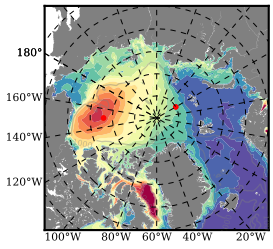

ERA01NEM405ALB mean FWC (m) over 1983

Mean FWC (m) from BG Obs Sys. (Proshutinsky et al. GRL2018) over year 2003-2017

Mean FWC (m) from Init State

ERA01NEM405ALB mean SSH anomaly

Mean DOT from Armitage et al. 2017 2003-2014