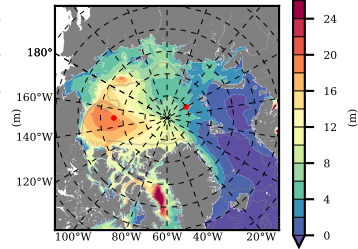

ERA01NEM405ALB mean FWC (m) over 1983

Mean FWC (m) from BG Obs Sys. (Proshutinsky et al. GRL2018) over year 2003-2017

Mean FWC (m) from Init State

ERA01NEM405ALB mean SSH anomaly

Mean DOT from Armitage et al. 2017 2003-2014