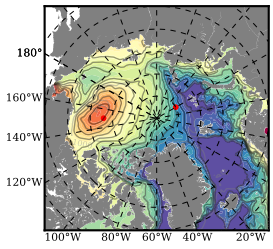

ERA01NEM405ALB mean FWC (m) over 1983

Mean FWC (m) from BG Obs Sys. (Proshutinsky et al. GRL2018) over year 2003-2017

Mean FWC (m) from Init State

ERA01NEM405ALB mean SSH anomaly

Mean DOT from Armitage et al. 2017 2003-2014