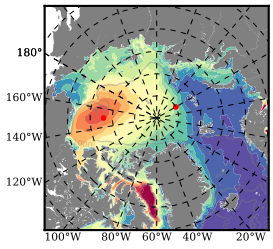

ERA01NEM405ALB mean FWC (m) over 1984

Mean FWC (m) from BG Obs Sys. (Proshutinsky et al. GRL2018) over year 2003-2017

Mean FWC (m) from Init State

ERA01NEM405ALB mean SSH anomaly

Mean DOT from Armitage et al. 2017 2003-2014