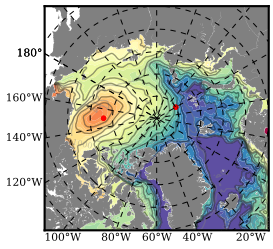

ERA01NEM405ALB mean FWC (m) over 1984

Mean FWC (m) from BG Obs Sys. (Proshutinsky et al. GRL2018) over year 2003-2017

Mean FWC (m) from Init State

ERA01NEM405ALB mean SSH anomaly

Mean DOT from Armitage et al. 2017 2003-2014