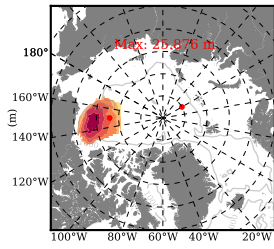

ERA01NEM405ALB mean FWC (m) over 1984

Mean FWC (m) from BG Obs Sys. (Proshutinsky et al. GRL2018) over year 2003-2017

Mean FWC (m) from Init State

ERA01NEM405ALB mean SSH anomaly

Mean DOT from Armitage et al. 2017 2003-2014