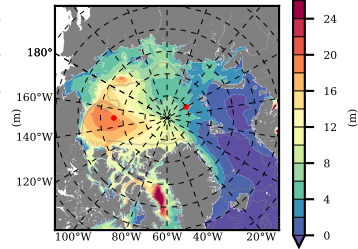

ERA01NEM405ALB mean FWC (m) over 1984

Mean FWC (m) from BG Obs Sys. (Proshutinsky et al. GRL2018) over year 2003-2017

Mean FWC (m) from Init State

ERA01NEM405ALB mean SSH anomaly

Mean DOT from Armitage et al. 2017 2003-2014