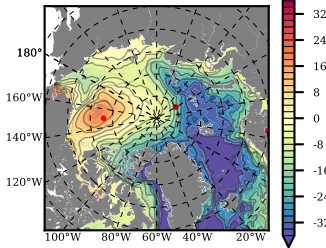

ERA01NEM405ALB mean FWC (m) over 1985

Mean FWC (m) from BG Obs Sys. (Proshutinsky et al. GRL2018) over year 2003-2017

Mean FWC (m) from Init State

ERA01NEM405ALB mean SSH anomaly

Mean DOT from Armitage et al. 2017 2003-2014