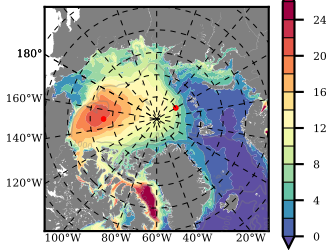

ERA01NEM405ALB mean FWC (m) over 1985

Mean FWC (m) from BG Obs Sys. (Proshutinsky et al. GRL2018) over year 2003-2017

Mean FWC (m) from Init State

ERA01NEM405ALB mean SSH anomaly

Mean DOT from Armitage et al. 2017 2003-2014