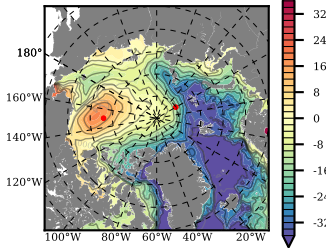

ERA01NEM405ALB mean FWC (m) over 1986

Mean FWC (m) from BG Obs Sys. (Proshutinsky et al. GRL2018) over year 2003-2017

Mean FWC (m) from Init State

ERA01NEM405ALB mean SSH anomaly

Mean DOT from Armitage et al. 2017 2003-2014