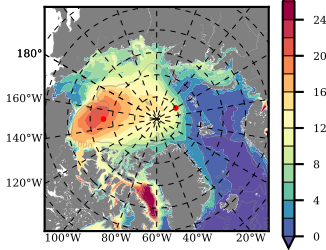

ERA01NEM405ALB mean FWC (m) over 1986

Mean FWC (m) from BG Obs Sys. (Proshutinsky et al. GRL2018) over year 2003-2017

Mean FWC (m) from Init State

ERA01NEM405ALB mean SSH anomaly

Mean DOT from Armitage et al. 2017 2003-2014