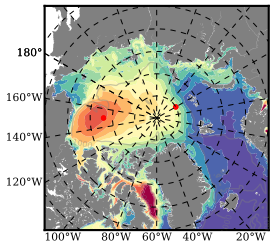

ERA01NEM405ALB mean FWC (m) over 1987

Mean FWC (m) from BG Obs Sys. (Proshutinsky et al. GRL2018) over year 2003-2017

Mean FWC (m) from Init State

ERA01NEM405ALB mean SSH anomaly

Mean DOT from Armitage et al. 2017 2003-2014