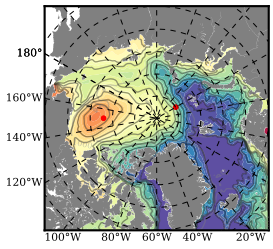

ERA01NEM405ALB mean FWC (m) over 1987

Mean FWC (m) from BG Obs Sys. (Proshutinsky et al. GRL2018) over year 2003-2017

Mean FWC (m) from Init State

ERA01NEM405ALB mean SSH anomaly

Mean DOT from Armitage et al. 2017 2003-2014