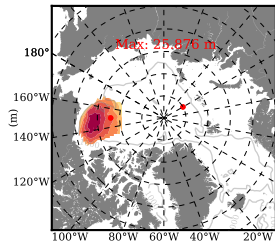

ERA01NEM405ALB mean FWC (m) over 1987

Mean FWC (m) from BG Obs Sys. (Proshutinsky et al. GRL2018) over year 2003-2017

Mean FWC (m) from Init State

ERA01NEM405ALB mean SSH anomaly

Mean DOT from Armitage et al. 2017 2003-2014