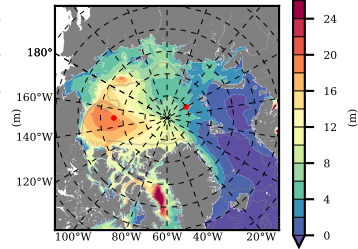

ERA01NEM405ALB mean FWC (m) over 1987

Mean FWC (m) from BG Obs Sys. (Proshutinsky et al. GRL2018) over year 2003-2017

Mean FWC (m) from Init State

ERA01NEM405ALB mean SSH anomaly

Mean DOT from Armitage et al. 2017 2003-2014