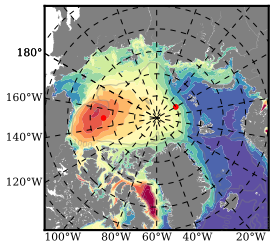

ERA01NEM405ALB mean FWC (m) over 1988

Mean FWC (m) from BG Obs Sys. (Proshutinsky et al. GRL2018) over year 2003-2017

Mean FWC (m) from Init State

ERA01NEM405ALB mean SSH anomaly

Mean DOT from Armitage et al. 2017 2003-2014