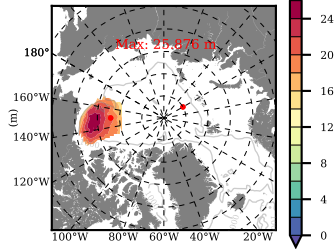

ERA01NEM405ALB mean FWC (m) over 1988

Mean FWC (m) from BG Obs Sys. (Proshutinsky et al. GRL2018) over year 2003-2017

Mean FWC (m) from Init State

ERA01NEM405ALB mean SSH anomaly

Mean DOT from Armitage et al. 2017 2003-2014