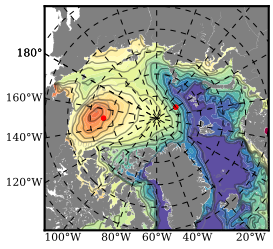

ERA01NEM405ALB mean FWC (m) over 1988

Mean FWC (m) from BG Obs Sys. (Proshutinsky et al. GRL2018) over year 2003-2017

Mean FWC (m) from Init State

ERA01NEM405ALB mean SSH anomaly

Mean DOT from Armitage et al. 2017 2003-2014