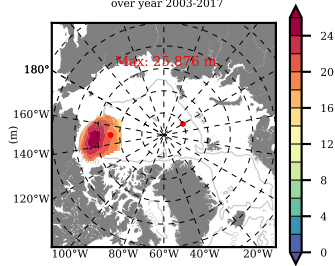

ERA01NEM405ALB mean FWC (m) over 1989

Mean FWC (m) from BG Obs Sys. (Proshutinsky et al. GRL2018) over year 2003-2017

Mean FWC (m) from Init State

ERA01NEM405ALB mean SSH anomaly

Mean DOT from Armitage et al. 2017 2003-2014