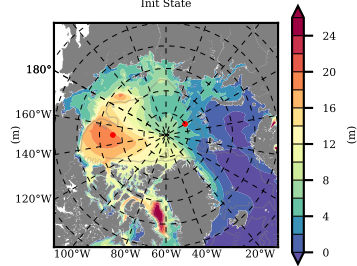

ERA01NEM405ALB mean FWC (m) over 1989

Mean FWC (m) from BG Obs Sys. (Proshutinsky et al. GRL2018) over year 2003-2017

Mean FWC (m) from Init State

ERA01NEM405ALB mean SSH anomaly

Mean DOT from Armitage et al. 2017 2003-2014