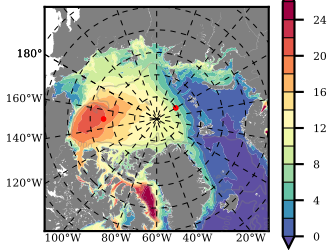

ERA01NEM405ALB mean FWC (m) over 1989

Mean FWC (m) from BG Obs Sys. (Proshutinsky et al. GRL2018) over year 2003-2017

Mean FWC (m) from Init State

ERA01NEM405ALB mean SSH anomaly

Mean DOT from Armitage et al. 2017 2003-2014