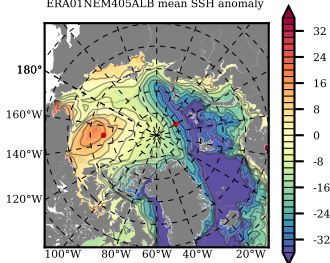

ERA01NEM405ALB mean FWC (m) over 1989

Mean FWC (m) from BG Obs Sys. (Proshutinsky et al. GRL2018) over year 2003-2017

Mean FWC (m) from Init State

ERA01NEM405ALB mean SSH anomaly

Mean DOT from Armitage et al. 2017 2003-2014