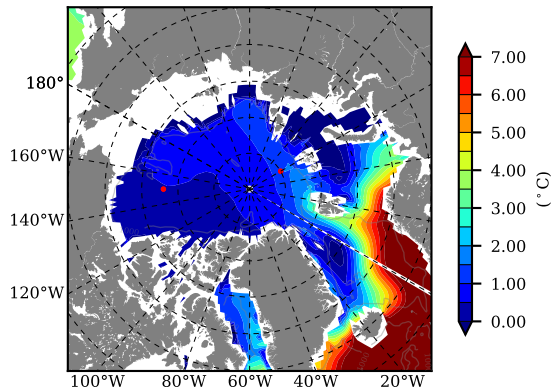

ERA01NEM405ALL AW Max Temp over 1979

AW Max Temp from PHC 3.0

ERA01NEM405ALL AW Max Temp depth

AW Max Temp depth from PHC 3.0