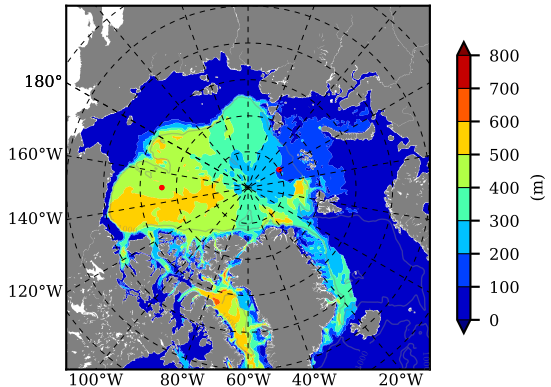

ERA01NEM405ALL AW Max Temp over 1979

AW Max Temp from PHC 3.0

ERA01NEM405ALL AW Max Temp depth

AW Max Temp depth from PHC 3.0