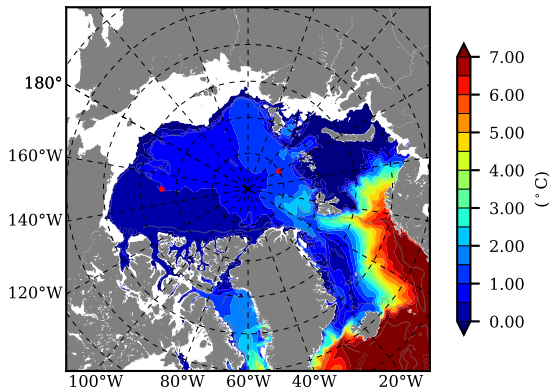

ERA01NEM405ALL AW Max Temp over 1979

AW Max Temp from PHC 3.0

ERA01NEM405ALL AW Max Temp depth

AW Max Temp depth from PHC 3.0