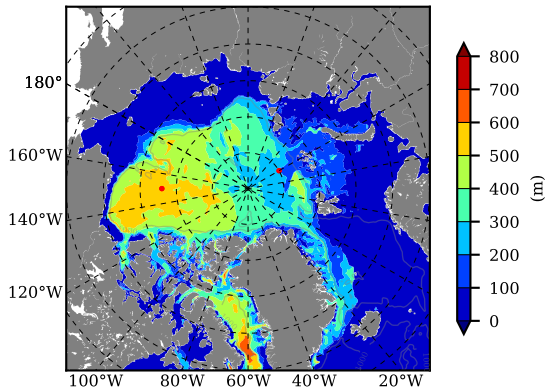

ERA01NEM405ALL AW Max Temp over
1980

AW Max Temp from
PHC 3.0

ERA01NEM405ALL AW Max Temp depth

AW Max Temp depth from
PHC 3.0