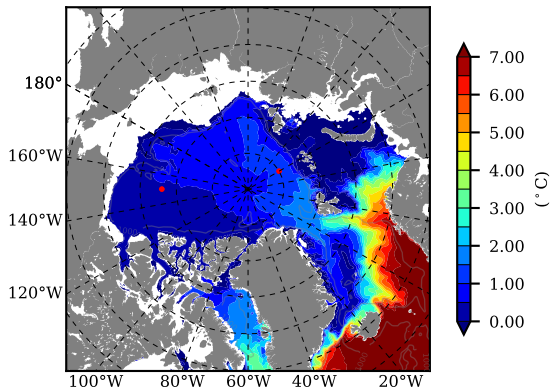

ERA01NEM405ALL AW Max Temp over
1980

AW Max Temp from
PHC 3.0

ERA01NEM405ALL AW Max Temp depth

AW Max Temp depth from
PHC 3.0