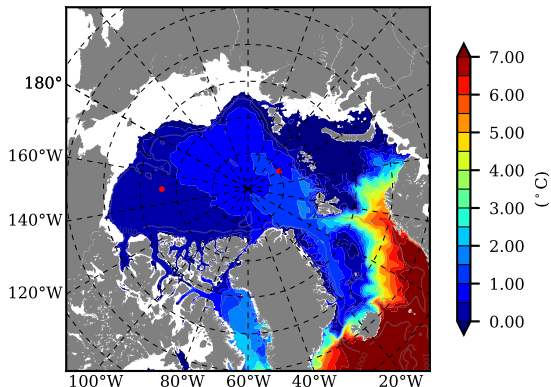

ERA01NEM405ALL AW Max Temp over 1981

AW Max Temp from PHC 3.0

ERA01NEM405ALL AW Max Temp depth

AW Max Temp depth from PHC 3.0