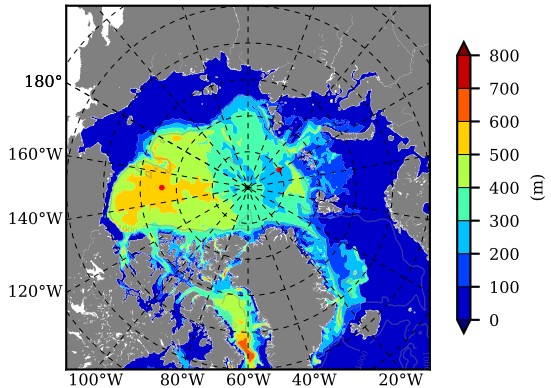

ERA01NEM405ALL AW Max Temp over 1981

AW Max Temp from PHC 3.0

ERA01NEM405ALL AW Max Temp depth

AW Max Temp depth from PHC 3.0