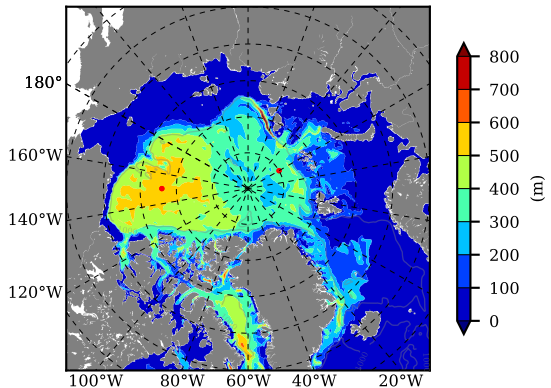

ERA01NEM405ALL AW Max Temp over 1982

AW Max Temp from PHC 3.0

ERA01NEM405ALL AW Max Temp depth

AW Max Temp depth from PHC 3.0