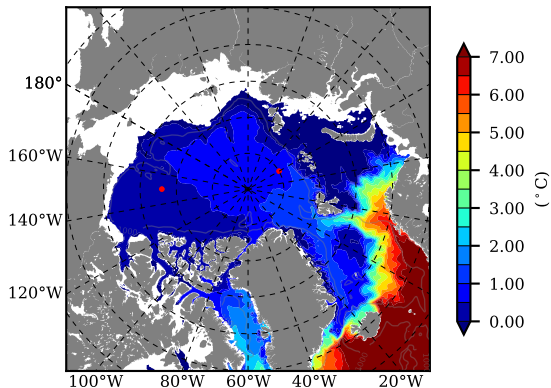

ERA01NEM405ALL AW Max Temp over 1982

AW Max Temp from PHC 3.0

ERA01NEM405ALL AW Max Temp depth

AW Max Temp depth from PHC 3.0