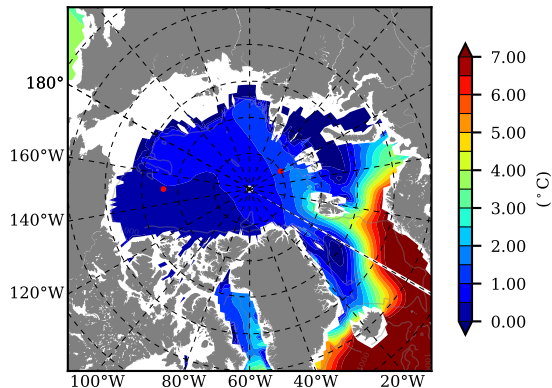

ERA01NEM405ALL AW Max Temp over 1982

AW Max Temp from PHC 3.0

ERA01NEM405ALL AW Max Temp depth

AW Max Temp depth from PHC 3.0