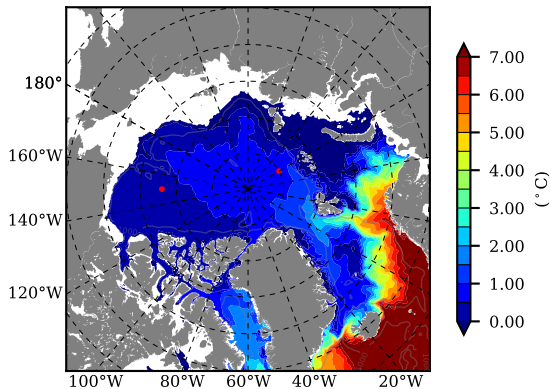

ERA01NEM405ALL AW Max Temp over
1983

AW Max Temp from
PHC 3.0

ERA01NEM405ALL AW Max Temp depth

AW Max Temp depth from
PHC 3.0