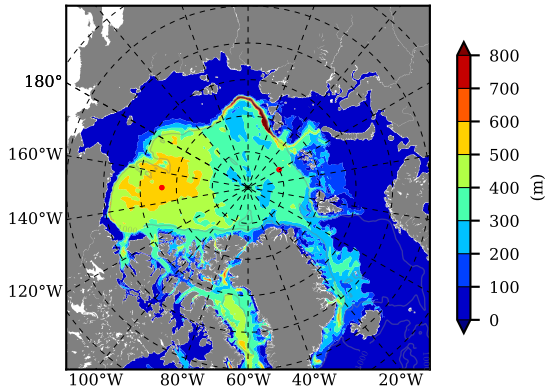

ERA01NEM405ALL AW Max Temp over
1983

AW Max Temp from
PHC 3.0

ERA01NEM405ALL AW Max Temp depth

AW Max Temp depth from
PHC 3.0