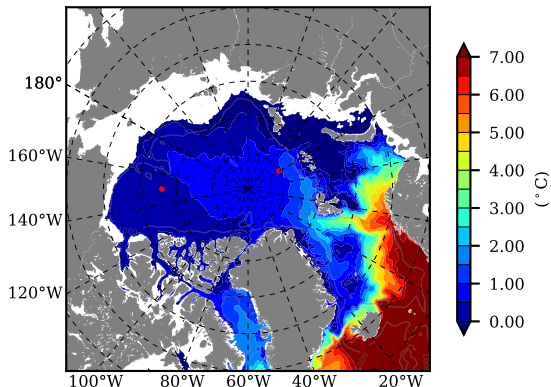

ERA01NEM405ALL AW Max Temp over
1984

AW Max Temp from
PHC 3.0

ERA01NEM405ALL AW Max Temp depth

AW Max Temp depth from
PHC 3.0