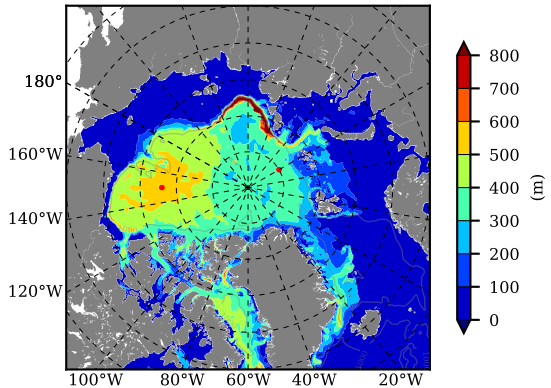

ERA01NEM405ALL AW Max Temp over
1984

AW Max Temp from
PHC 3.0

ERA01NEM405ALL AW Max Temp depth

AW Max Temp depth from
PHC 3.0